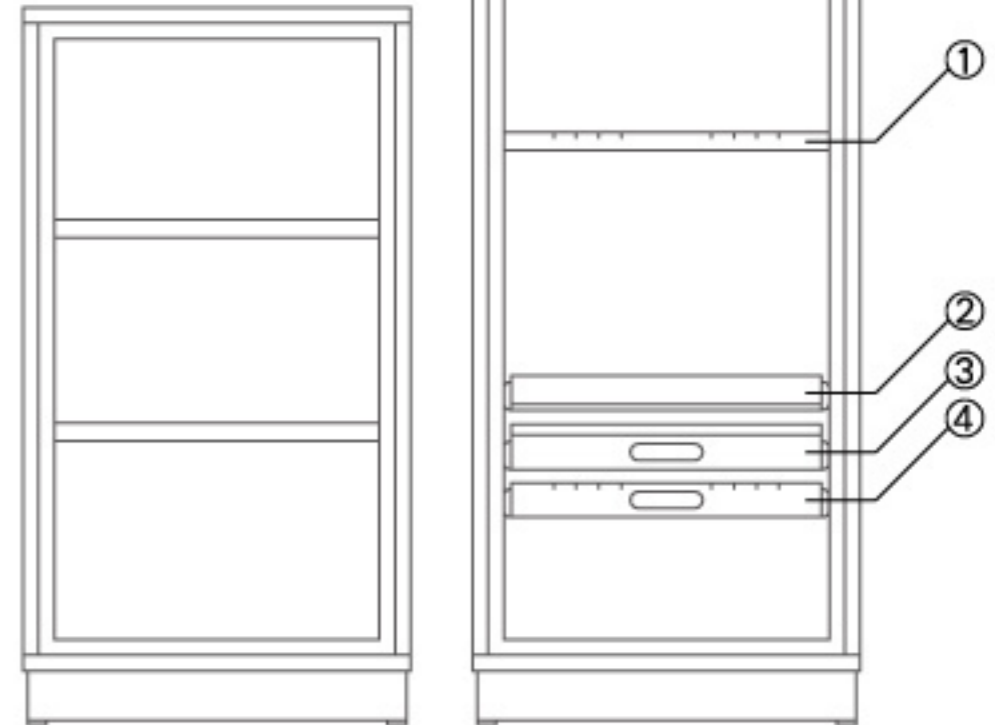

Find us on **facebook**

ROC Series Fire-resistant Safes

Extra large space. Convenient electronic passcode.

Product Functions:

- Double wall construction insulated with fire-resistant glass fiber.
- Adjustable Interior Fittings:
 1. Shelf for File Hanger
 2. Pull-out Shelf
 3. Pull-out Drawer
 4. Pull-out File Hanger
- 3 Side-Active Bolts
- Sophisticated Die-casting Handle

	ROC-5201	ROC-5202	ROC-5203	ROC-5204
Outside	H1240 x W670 x D565(mm) H48.7x W26.4 x D22.2(in)	H1955 x W670 x D565(mm) H77 x W26.4 x D22.2(in)	H1955 x W930 x D565(mm) H77 x W36.5 x D22.2(in)	H1955 x W1200 x D565(mm) H77 x W47.2 x D22.2(in)
Inside	H1045 x W560 x D400(mm) H41.1 x W22 x D15.6(in)	H1760 x W560 x D400(mm) H69.3 x W22 x D15.6(in)	H1760 x W820 x D400(mm) H69.3 x W32.3 x D15.6(in)	H1760 x W1090 x D400(mm) H69.3 x W43 x D13.7(in)
Weight	82kg	123kg	158kg	185kg
Capacity	234L	394L	577L	767L
Shelf	2	4	4	4