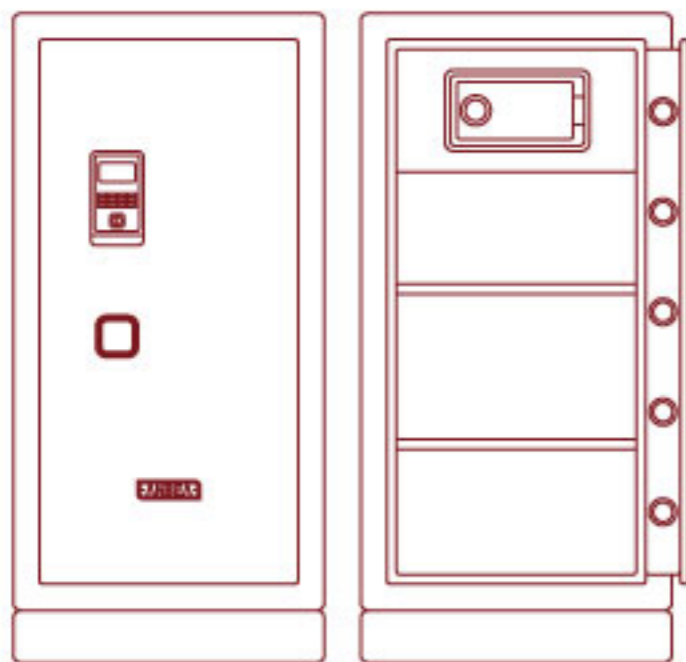

### CHH-78

外尺寸 Exterior	H780 × W440 × D430mm H30.6 × W17.3 × D17in
內尺寸 Interior	H710 × W405 × D330mm H28 × W16 × D13in
重量 Weight	112kg
層板 Shelf	1
內置小櫃 Password Drawer	1

### CHH-85

外尺寸 Exterior	H880 × W490 × D490mm H34.5 × W19.3 × D19in
內尺寸 Interior	H810 × W460 × D380mm H32 × W18.1 × D15in
重量 Weight	147kg
層板 Shelf	1
內置小櫃 Password Drawer	1

### CHH-100

外尺寸 Exterior	H1060 × W595 × D600mm H41.6 × W23.4 × D23.5in
內尺寸 Interior	H920 × W560 × D480mm H36.2 × W22 × D19in
重量 Weight	210kg
層板 Shelf	1
內置小櫃 Password Drawer	1

### CHH-120

外尺寸 Exterior	H1250 × W595 × D600mm H49.2 × W23.4 × D23.5in
內尺寸 Interior	H1130 × W560 × D482mm H44.5 × W22 × D19in
重量 Weight	241kg
層板 Shelf	2
內置小櫃 Password Drawer	1