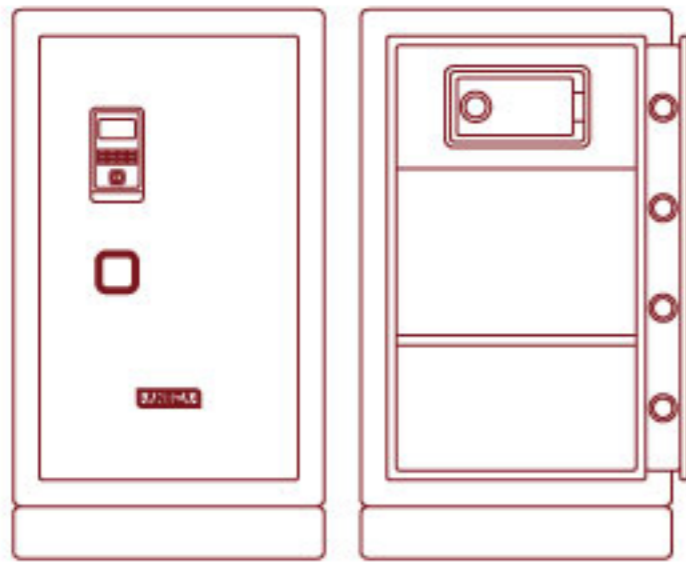

### CHH-78

外尺寸 Exterior	H780 × W440 × D430mm H30.6 × W17.3 × D17in
內尺寸 Interior	H710 × W405 × D330mm H28 × W16 × D13in
重量 Weight	112kg
層板 Shelf	1
內置小櫃 Password Drawer	1

### CHH-85

外尺寸 Exterior	H880 × W490 × D490mm H34.5 × W19.3 × D19in
內尺寸 Interior	H810 × W460 × D380mm H32 × W18.1 × D15in
重量 Weight	147kg
層板 Shelf	1
內置小櫃 Password Drawer	1

### CHH-100

外尺寸 Exterior	H1060 × W595 × D600mm H41.6 × W23.4 × D23.5in
內尺寸 Interior	H920 × W560 × D480mm H36.2 × W22 × D19in
重量 Weight	210kg
層板 Shelf	1
內置小櫃 Password Drawer	1