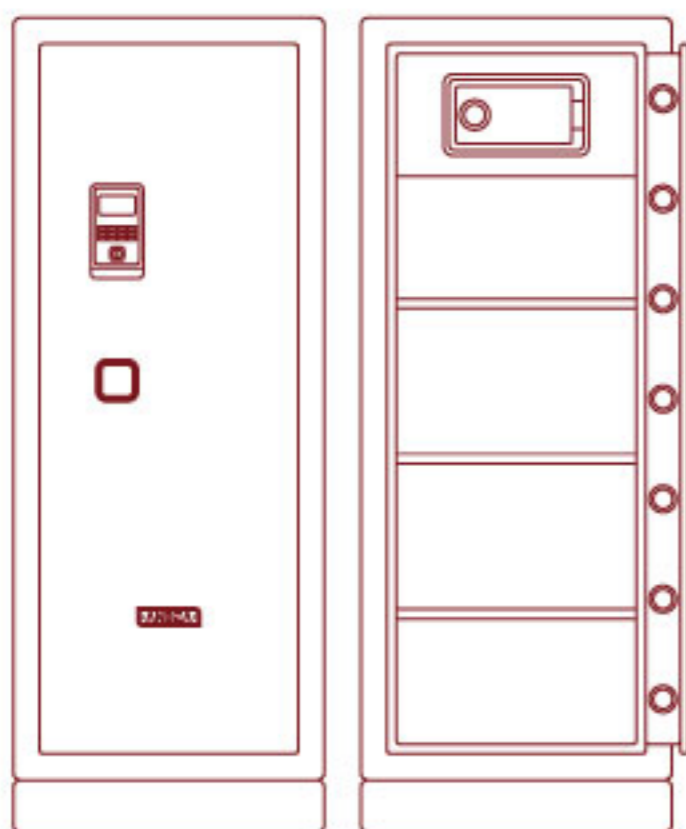

### CHH-78

外尺寸 Exterior	H780 × W440 × D430mm H30.6 × W17.3 × D17in
內尺寸 Interior	H710 × W405 × D330mm H28 × W16 × D13in
重量 Weight	112kg
層板 Shelf	1
內置小櫃 Password Drawer	1

### CHH-85

外尺寸 Exterior	H880 × W490 × D490mm H34.5 × W19.3 × D19in
內尺寸 Interior	H810 × W460 × D380mm H32 × W18.1 × D15in
重量 Weight	147kg
層板 Shelf	1
內置小櫃 Password Drawer	1

### CHH-100

外尺寸 Exterior	H1060 × W595 × D600mm H41.6 × W23.4 × D23.5in
內尺寸 Interior	H920 × W560 × D480mm H36.2 × W22 × D19in
重量 Weight	210kg
層板 Shelf	1
內置小櫃 Password Drawer	1

### CHH-120

外尺寸 Exterior	H1250 × W595 × D600mm H49.2 × W23.4 × D23.5in
內尺寸 Interior	H1130 × W560 × D482mm H44.5 × W22 × D19in
重量 Weight	241kg
層板 Shelf	2
內置小櫃 Password Drawer	1